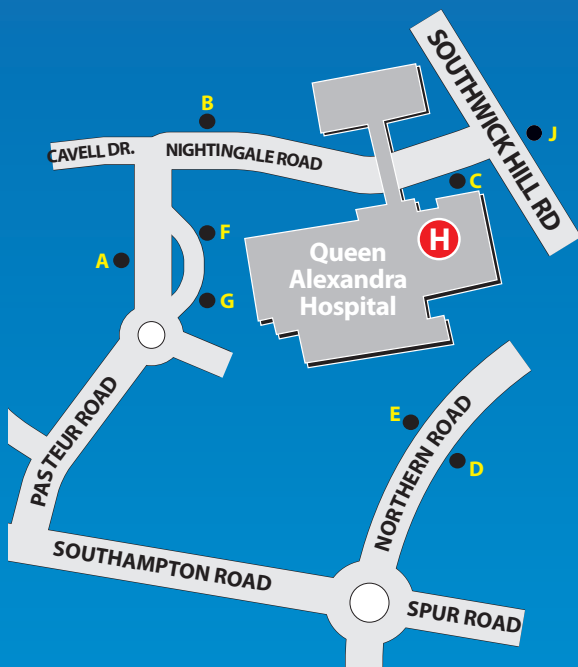

where my bus stops at the Hospital

Bus Stops

20 38/38A X42 45A	PORGADT	STAND A
38/38A 45A	PORGADW	STAND F
20 X42	PORGAGJ	STAND G
1C 3 8 11A 11B 20 38/38A X42 45A 63 PORAGTW		STAND B
1C 3 8 11A 11B 20 38/38A X42 45A 63 PORAGTP		STAND C
1C 3 8 11A 11B 20 38/38A X42 45A 63 PORAGWA		STAND J
1C 3 8 11A 11B 40 40C 41 43 45 63 PORAGWG		STAND E
1C 3 8 11A 11B 40 40C 41 43 45 63 PORAGWJ		STAND D

TEXT CODE THEN 84268 FOR BUS TIMES AT THESE STOPS